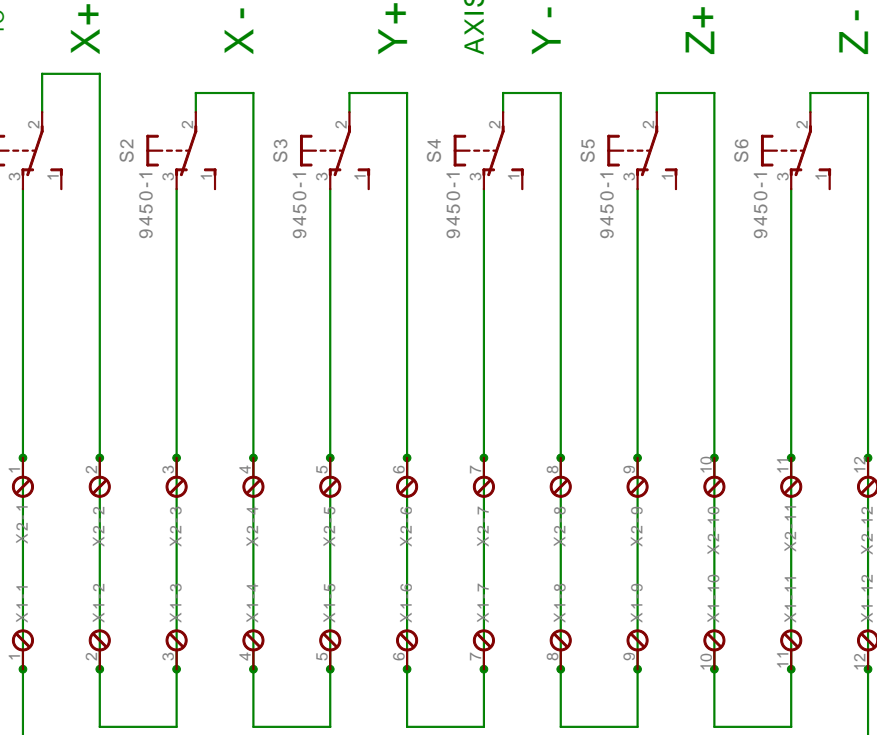

TO E-STOP

### 12 POSITION TERMINAL STRIP

ALL OVERTRAVEL SWITCHES WIRED IN SERIES  
ACTS AS A SINGLE N.C SWITCH  
TO TRIGGER AN E-STOP

A SINGLE OVERRIDE SWITCH DISABLES  
THE OVERTRAVEL SWITCHES  
SO YOU CAN JOG BACK INTO RANGE

VERRIDE SWITCH (N.O)

TO E-STOP

### AXIS OVERTRAVEL SWITCHES (N.C)

TITLE: overtravel-sw

Document Number:

REV:

Date: 6/15/2002 15:31:32

Sheet: 1/1